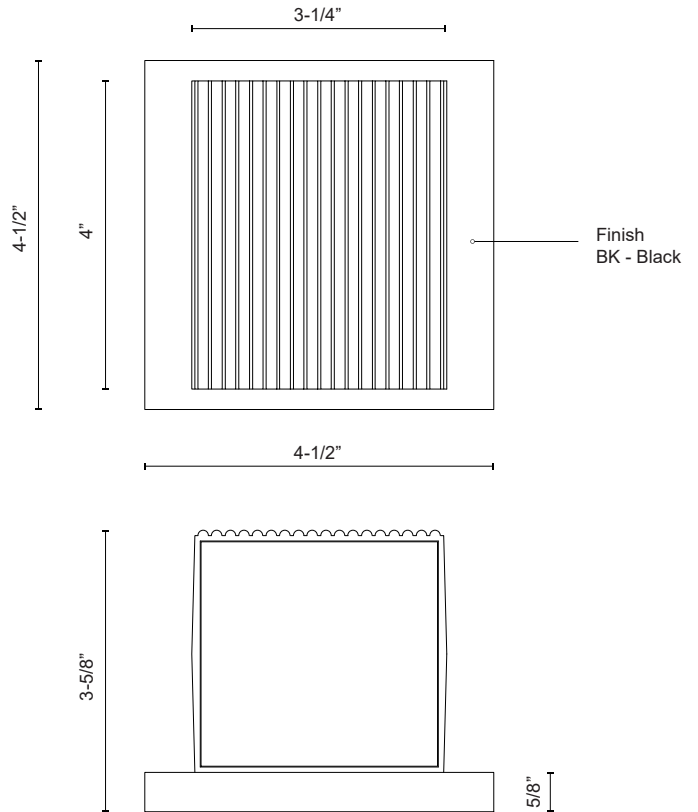

MAVIS EW4401

WALL

PROJECT

EW4401-WH
White

EW4401-BK
Black

SPECIFICATION DETAILS

Fixture Dimensions	W3-1/4" x H4" x E3-5/8"
Height from center	2"
Light Source	AC LED Module
Wattage	9W
Total Lumens	600lm
Delivered Lumens	BK-320lm*; WH-400lm*;
Voltage	120V
Color Temperature	3000K
CRI (Ra)	90CRI
Optional Color Temps	2700K - 5000K Available, Minimum Order Quantities Apply
LED Rated Life	50,000 hours
Dimming	100% - 10%, ELV Dimmer (Not Included)
Glass Details	Frosted Glass Diffuser
ADA Compliant	Yes
Location	Wet, IP65
Illumination Direction	Down
Mounting Style	Wall Mount, Up or Down
Canopy Dimensions	W4-1/2" x H4-1/2" x E5/8"
Material	Aluminum + Glass
Paint Finish	BK02; WH02;

* For custom options, consult factory for details.

* For warranty information, please visit www.kuzcolighting.com/warranty

DESCRIPTION

Providing downlight, this exterior wall sconce is simple and small. A black or white powder coated cube is attached to the square matching backplate with concealed fasteners. Light exits from its one end whether it is mounted horizontally or vertically. A linear pin-strip patterning adds interest to the front of the cube.